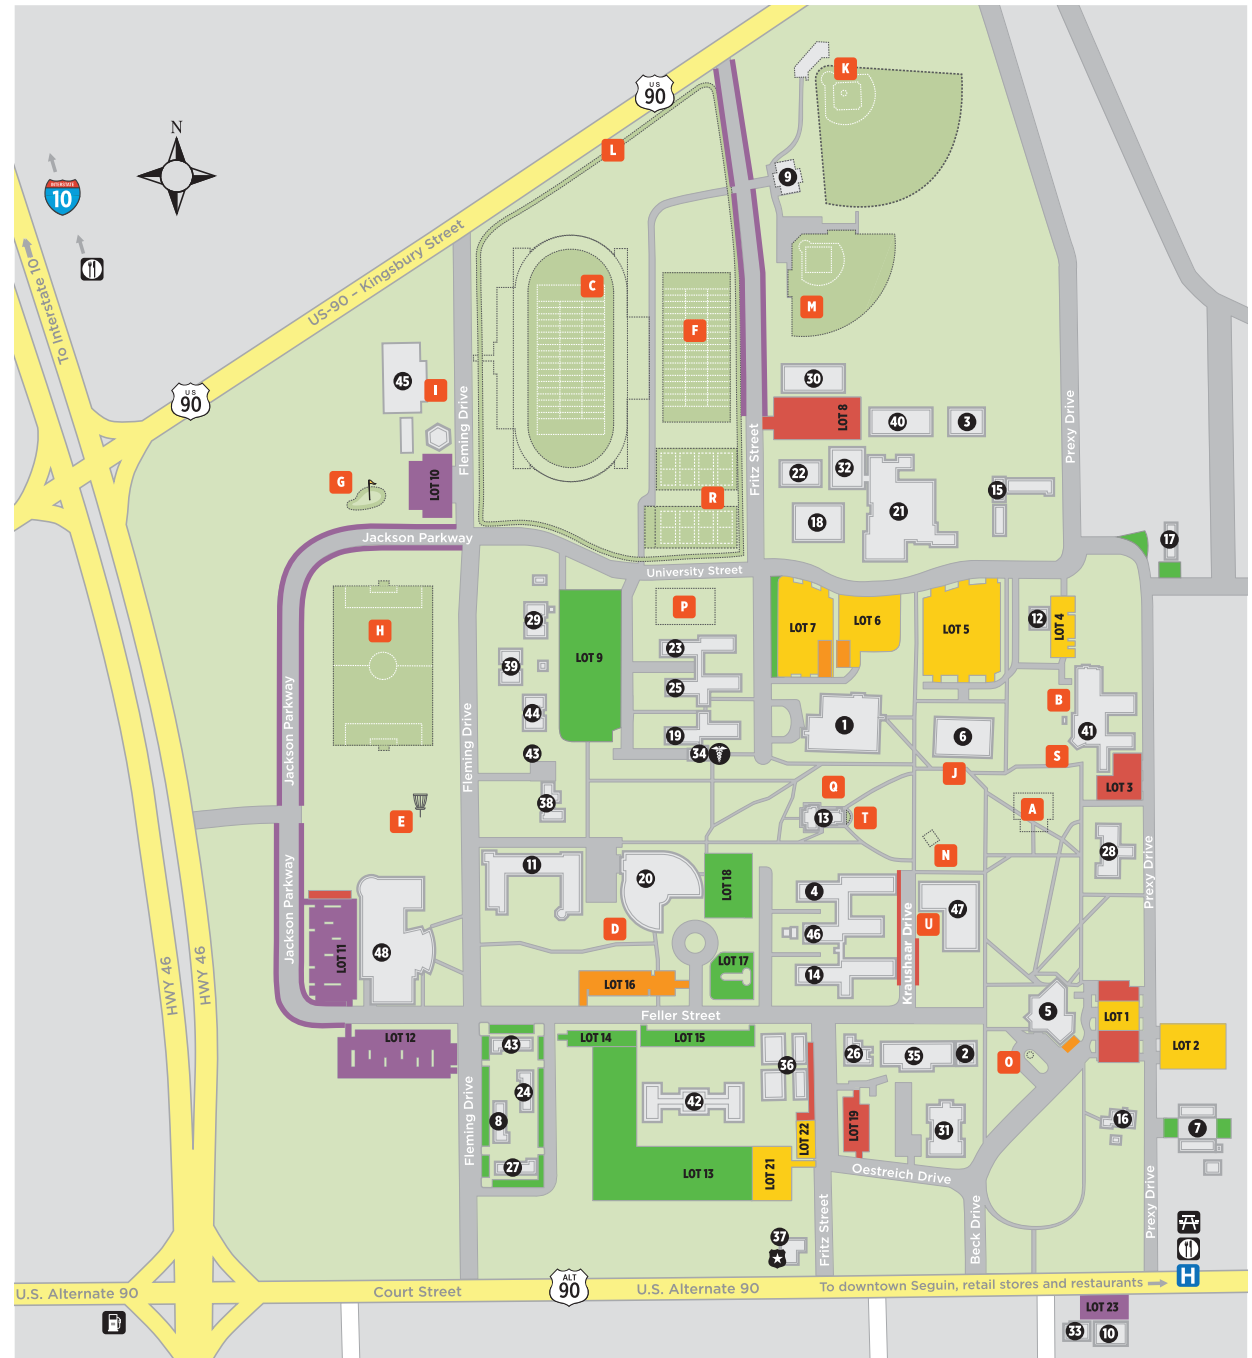

41. Schuech Fine Arts Center
Annetta Kraushaar Gallery
Ayers Recital Hall
Wupperman Little Theatre
Community Music Academy
42. Seguin Hall
43. Steger Hall
44. Strunk Hall
45. Student Activity Center at Jackson Park
46. Trinity Hall
47. Tschoepe Hall
Tschoepe Cafe
48. Weston Center
Jackson Auditorium
School of Music
Studio Theatre

PARKING

Parking is permitted with any TLU tag in appropriate areas on University, Feller and Fritz Streets and on Oestreich and Beck Drives.

Designated Parking
7:30 a.m.–5:30 p.m. Monday through Friday
(Please observe signs specifying areas within each lot)

- **Visitor Parking:**
16 and designated spots in 6, 7, and outside Beck Center
- **Commuter Parking:**
1, 2, 4, 5, 6, 7, 21, 22
- **Resident Parking:**
9, 13, 14, 15, 17, 18, and spots by Glazener Apartments
- **Faculty/Staff Parking:**
1, 3, 8, 19, 20, and designated spots by the Nursing Complex and Weston Center
- **Open Lots- TLU parking permit required:**
10, 11, 12, 23, and along Fritz Street and Jackson Parkway